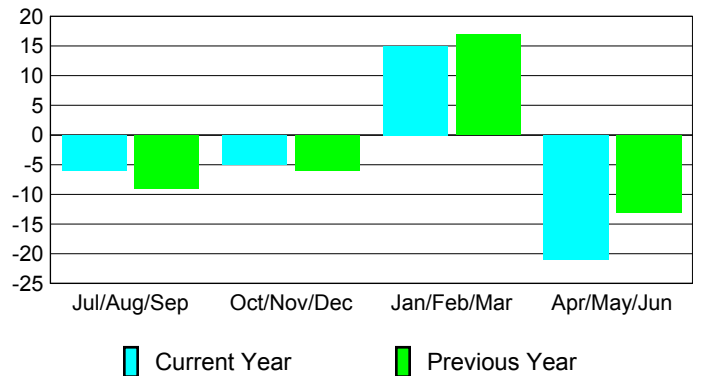

Club Results 2008-2009

Goal, New, Dropped, Gain/Loss

MEMBERSHIP

Membership Results 2008-2009

Membership 2007-2008

Month	Net Memb Goal	Actual New Memb	Actual Dropped Memb	Gain/Loss of Memb	Gain/Loss of Memb
Jul/Aug/Sep	0	14	-20	-6	-9
Oct/Nov/Dec	2	24	-29	-5	-6
Jan/Feb/Mar	3	33	-18	15	17
Apr/May/June	20	17	-38	-21	-13
Totals	25	88	-105	-17	-11

Membership Results 2008-2009

Goal, New, Dropped, Gain/Loss

Comparison of Club Gain/Loss

Current Year Compared to the Previous Year

Comparison of Membership Gain/Loss

Current Year Compared to the Previous Year

YTD Status Quo Clubs 2008-2009

Status Quo Clubs Compared to Status Quo Members

Gender Comparison 2008-2009

Jul/Aug/Sep

Oct/Nov/Dec

Jan/Feb/Mar

Apr/May/June

Male