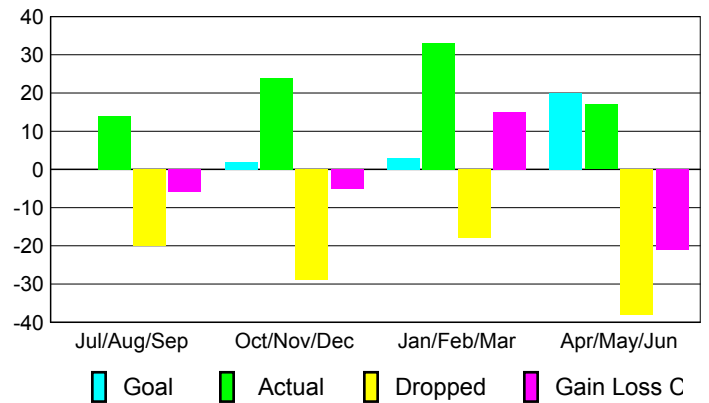

Club Results 2008-2009

Goal, New, Dropped, Gain/Loss

MEMBERSHIP

Membership Results 2008-2009

Membership 2007-2008

Month	Net Memb Goal	Actual New Memb	Actual Dropped Memb	Gain/Loss of Memb	Gain/Loss of Memb
Jul/Aug/Sep	0	14	-20	-6	-9
Oct/Nov/Dec	2	24	-29	-5	-6
Jan/Feb/Mar	3	33	-18	15	17
Apr/May/June	20	17	-38	-21	-13
Totals	25	88	-105	-17	-11

Membership Results 2008-2009

Goal, New, Dropped, Gain/Loss

Comparison of Club Gain/Loss

Current Year Compared to the Previous Year

Comparison of Membership Gain/Loss

Current Year Compared to the Previous Year

YTD Status Quo Clubs 2008-2009

Status Quo Clubs Compared to Status Quo Members

Gender Comparison 2008-2009

Jul/Aug/Sep

Oct/Nov/Dec

Jan/Feb/Mar

Apr/May/June

Male