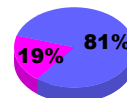

Membership Results 2008-2009

Goal, New, Dropped, Gain/Loss

Comparison of Club Gain/Loss

Current Year Compared to the Previous Year

Comparison of Membership Gain/Loss

Current Year Compared to the Previous Year

YTD Status Quo Clubs 2008-2009

Status Quo Clubs Compared to Status Quo Members

Gender Comparison 2008-2009

Jul/Aug/Sep

Oct/Nov/Dec

Jan/Feb/Mar

Apr/May/June

Male